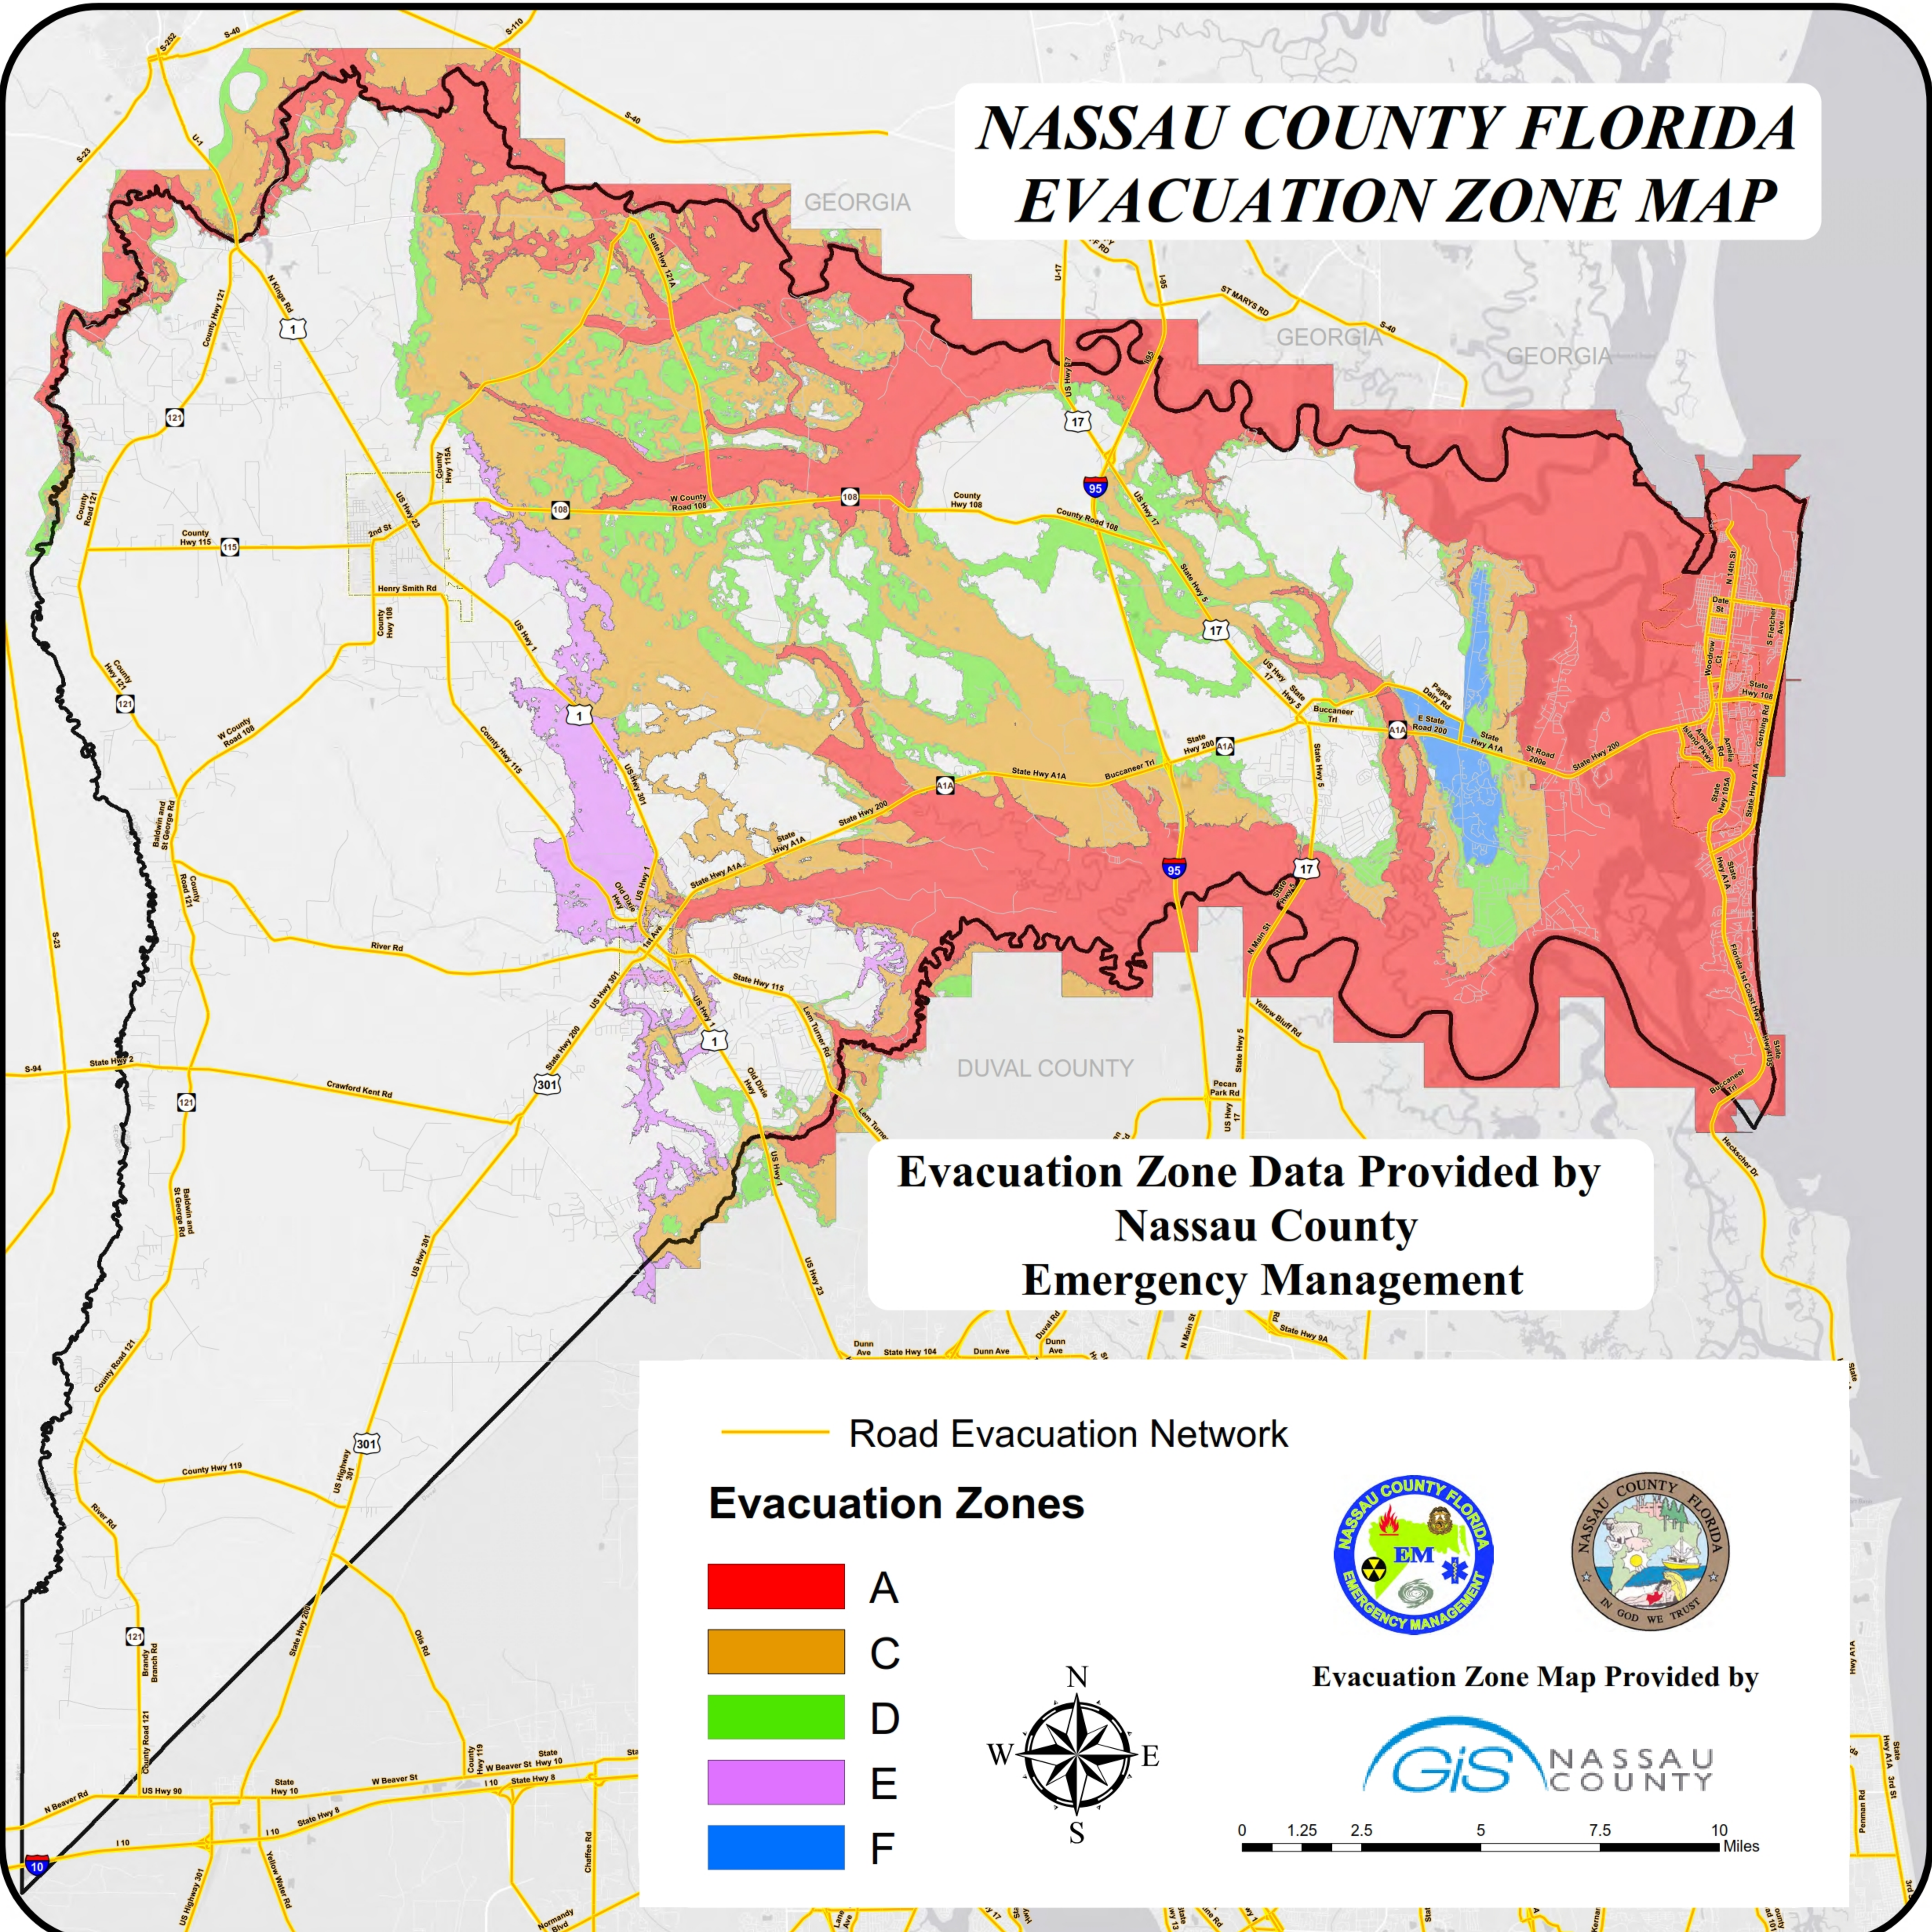

NASSAU COUNTY FLORIDA EVACUATION ZONE MAP

Evacuation Zone Data Provided by
Nassau County
Emergency Management

— Road Evacuation Network

Evacuation Zones

- A
- C
- D
- E
- F

Evacuation Zone Map Provided by